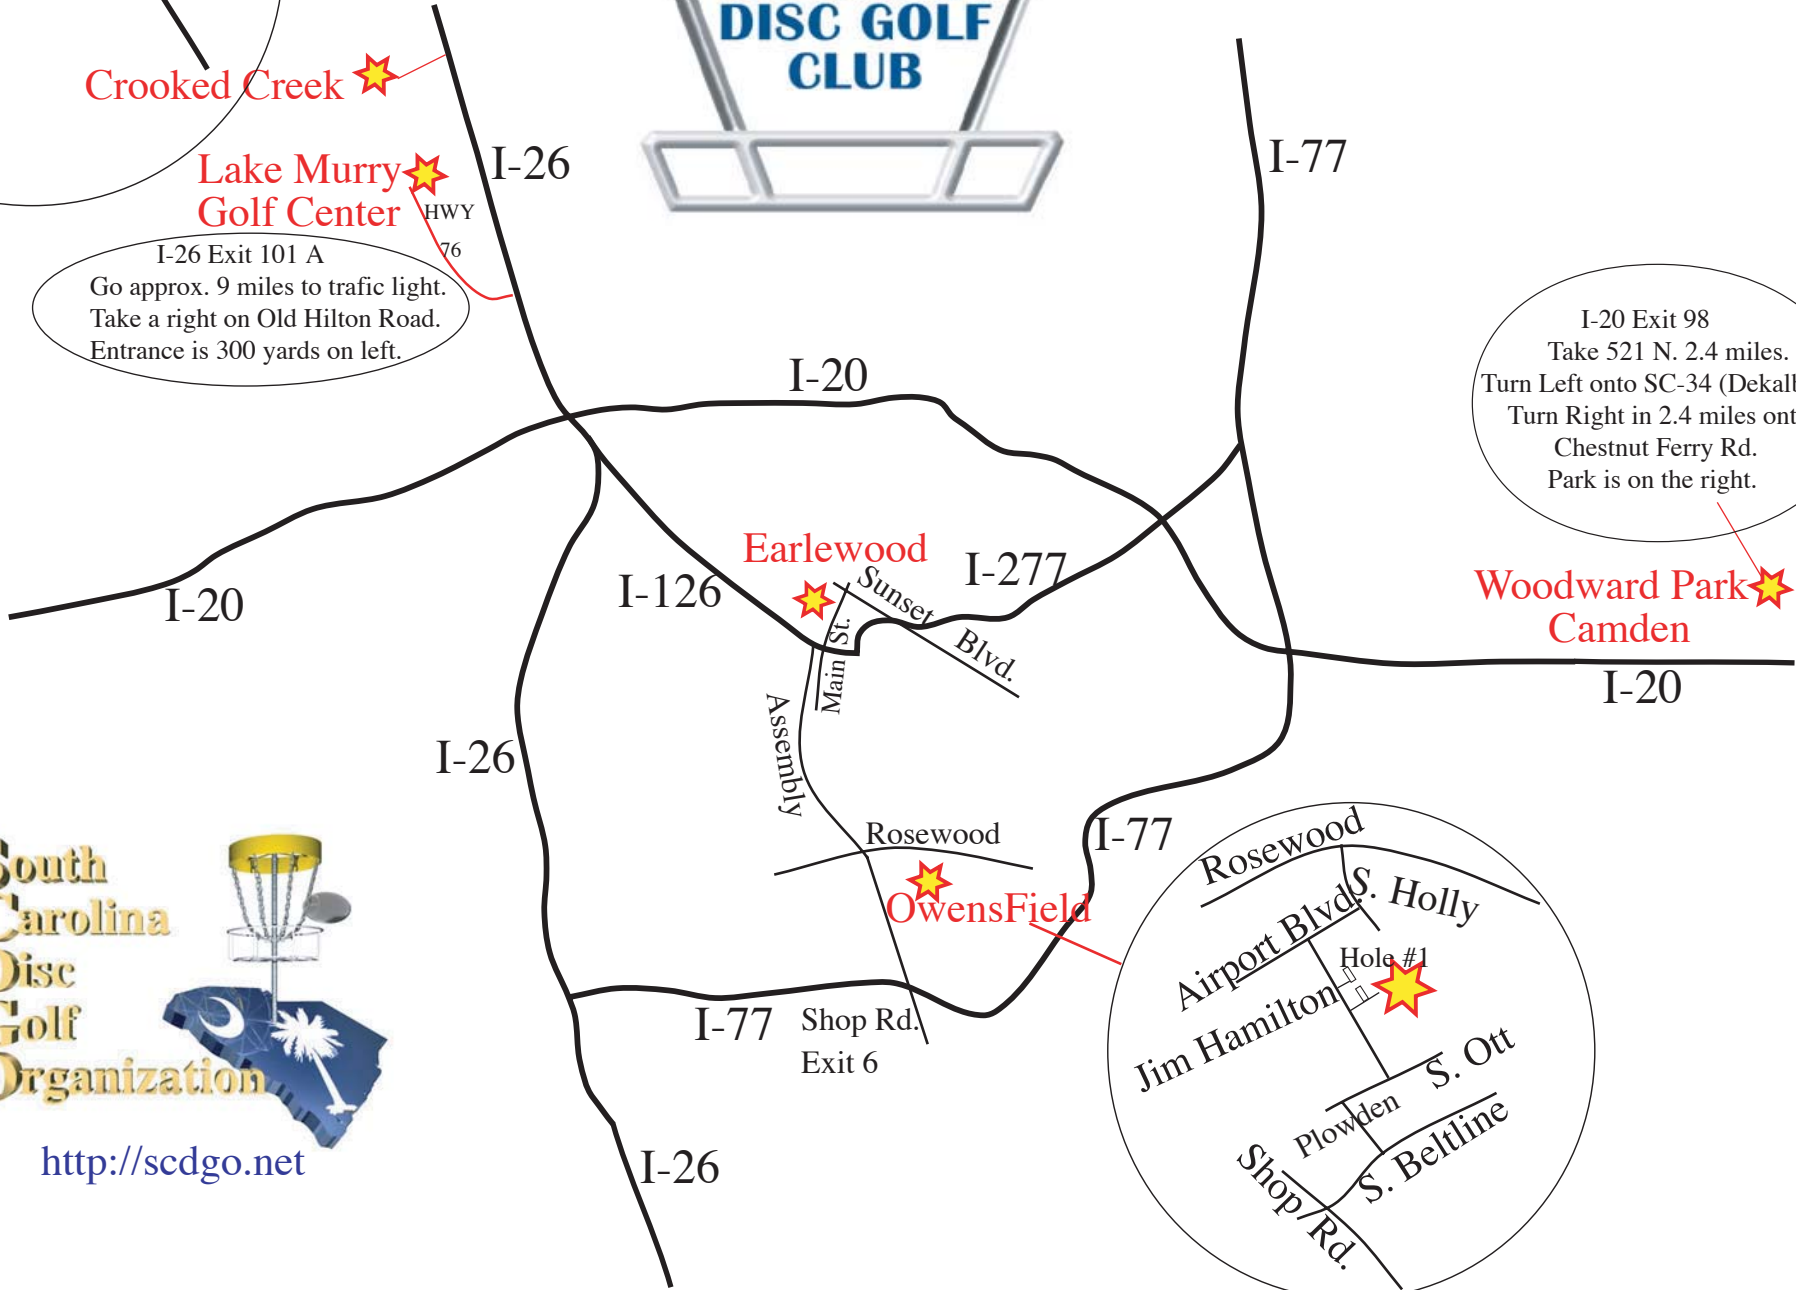

Columbia Area Courses

<http://www.columbiadiscgolfclub.com>

Crooked Creek ★

Lake Murry Golf Center ★

I-26 Exit 101 A
Go approx. 9 miles to traffic light.
Take a right on Old Hilton Road.
Entrance is 300 yards on left.

I-20 Exit 98
Take 521 N. 2.4 miles.
Turn Left onto SC-34 (Dekalb St.)
Turn Right in 2.4 miles onto
Chestnut Ferry Rd.
Park is on the right.

Woodward Park Camden ★

<http://scdgo.net>

Jim Hamilton Hole #1 ★