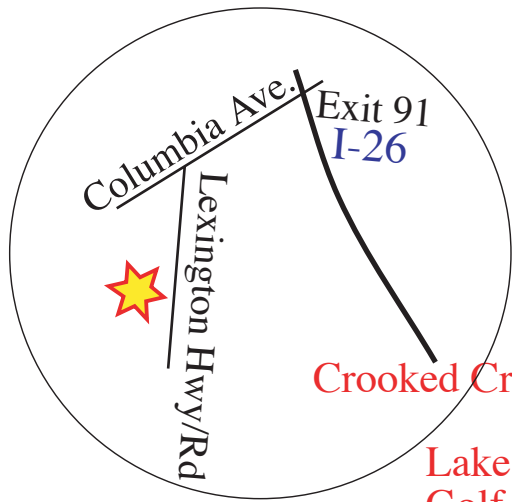

Columbia Area Courses

<http://www.columbiadiscgolfclub.com>

Crooked Creek ★

Lake Murry Golf Center ★

I-26 Exit 101 A
Go approx. 9 miles to traffic light.
Take a right on Old Hilton Road.
Entrance is 300 yards on left.

I-20 Exit 98
Take 521 N. 2.4 miles.
Turn Left onto SC-34 (Dekalb St.)
Turn Right in 2.4 miles onto
Chestnut Ferry Rd.
Park is on the right.

Woodward Park Camden ★

<http://scdgo.net>

Jim Hamilton Hole #1 ★