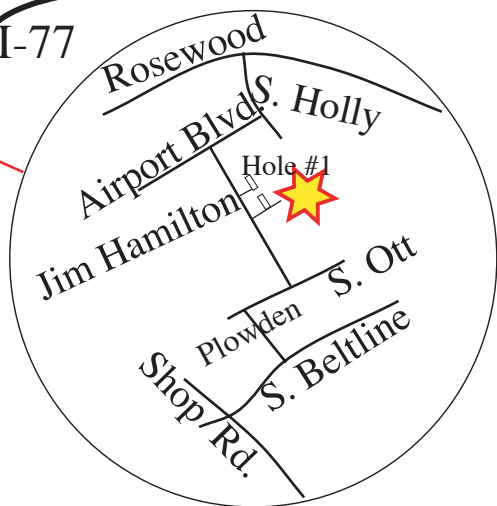

Columbia Area Courses

<http://www.columbiadiscgolfclub.com>

Crooked Creek ★

Lake Murry Golf Center ★

I-26 Exit 101 A
Go approx. 9 miles to traffic light.
Take a right on Old Hilton Road.
Entrance is 300 yards on left.

I-20 Exit 98
Take 521 N. 2.4 miles.
Turn Left onto SC-34 (Dekalb St.)
Turn Right in 2.4 miles onto
Chestnut Ferry Rd.
Park is on the right.

Woodward Park Camden ★

<http://scdgo.net>

Jim Hamilton Hole #1 ★